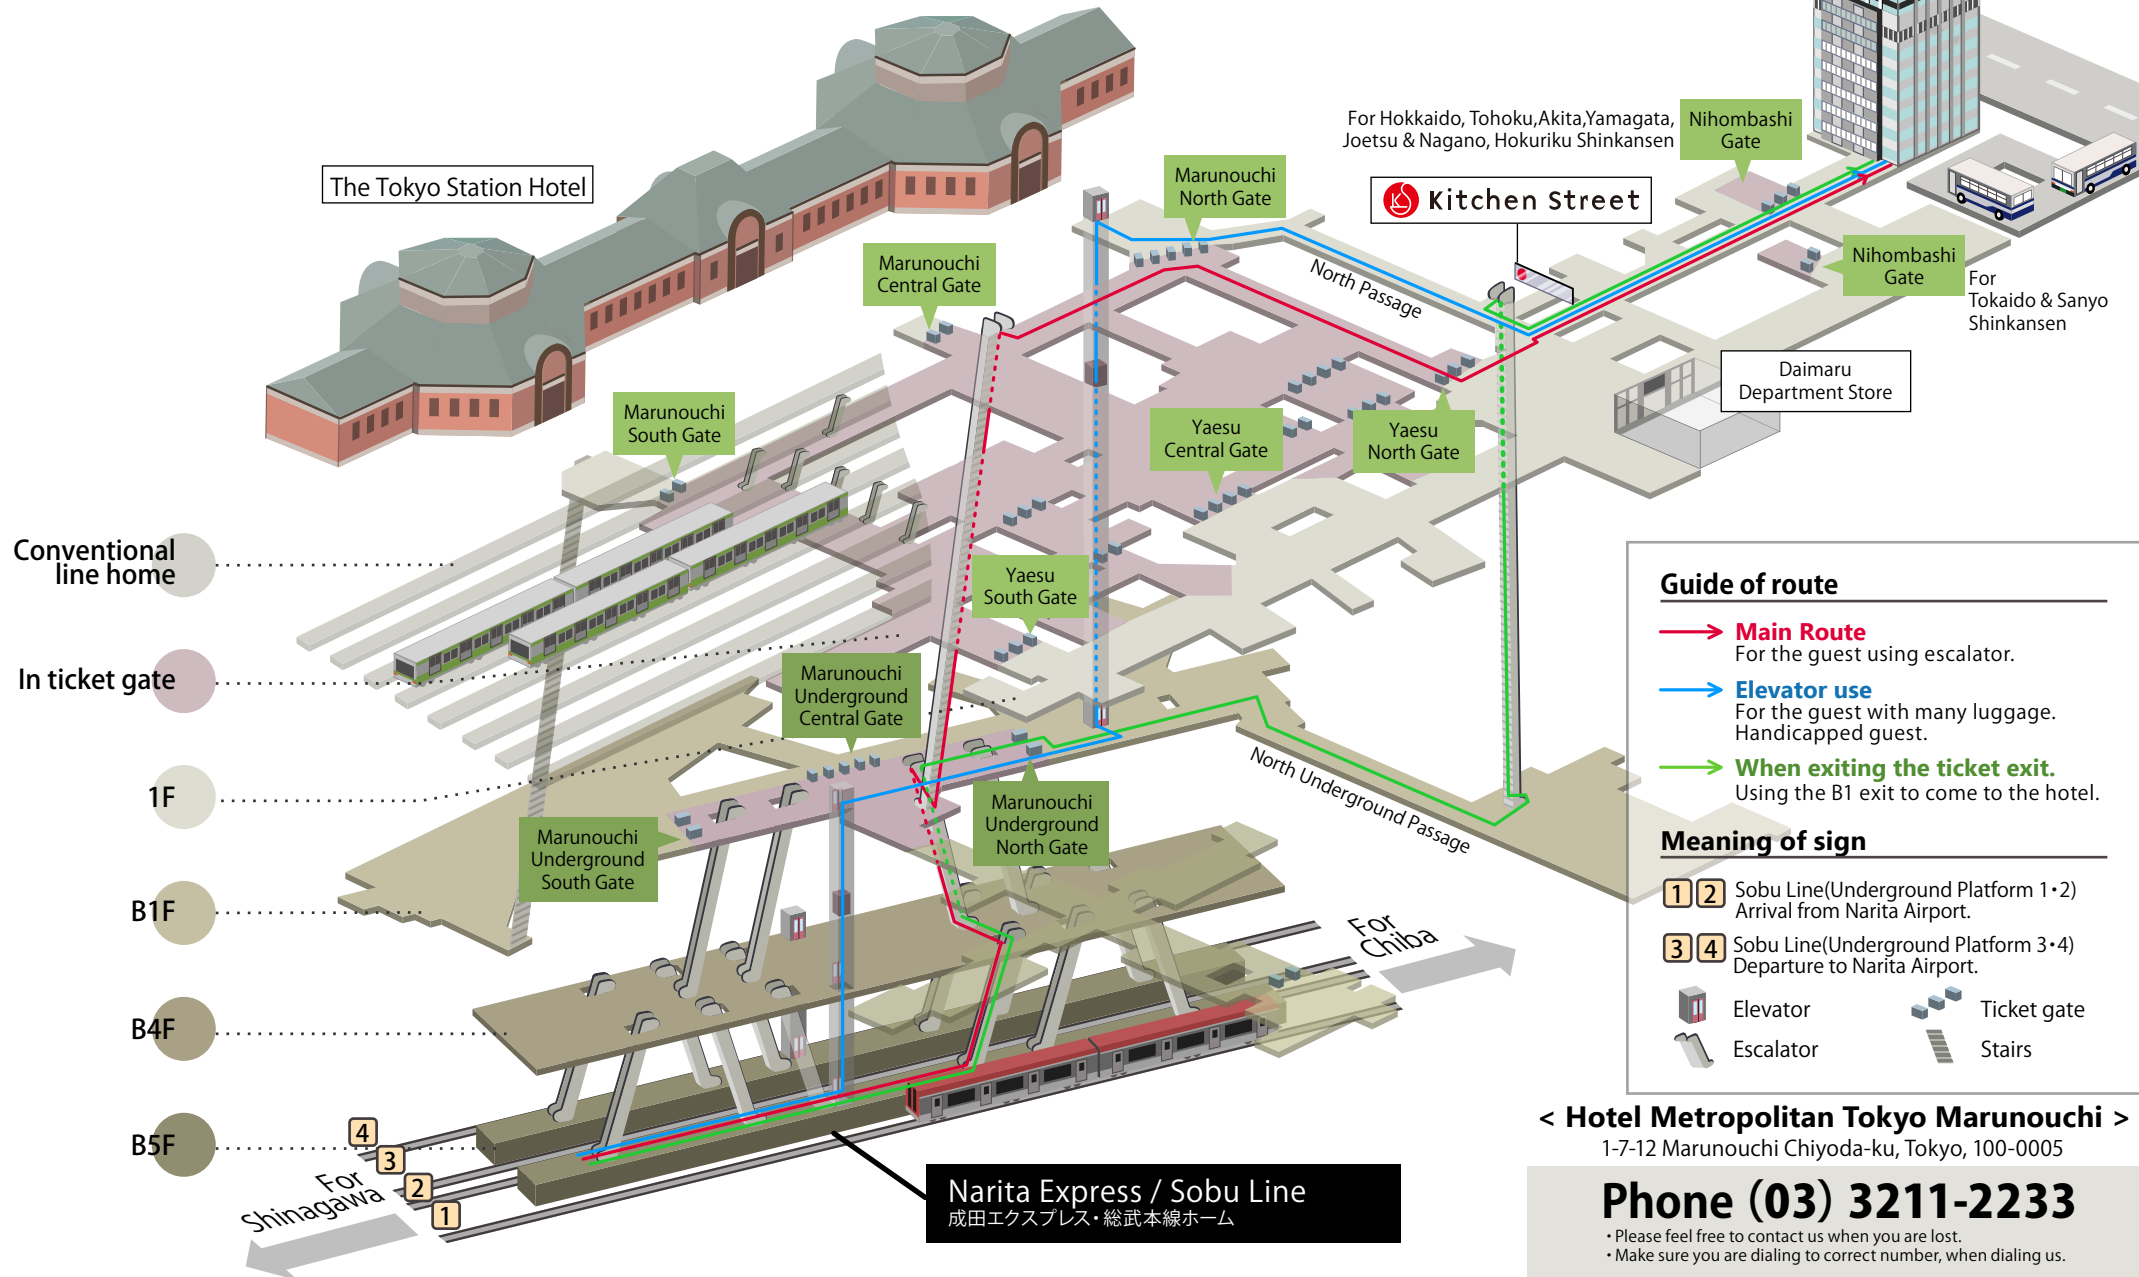

Hotel Metropolitan Tokyo Marunouchi Access Map

This is the access from Narita express platform to our hotel.
(From Narita Airport To Tokyo Station)

Sapia Tower 27 th Floor
Hotel Metropolitan Tokyo Marunouchi
ホテルメトロポリタン丸の内サピアタワー27階

Guide of route

- **Main Route**
For the guest using escalator.
- **Elevator use**
For the guest with many luggage.
Handicapped guest.
- **When exiting the ticket exit.**
Using the B1 exit to come to the hotel.

Meaning of sign

- 1 2 Sobu Line(Underground Platform 1・2)
Arrival from Narita Airport.
- 3 4 Sobu Line(Underground Platform 3・4)
Departure to Narita Airport.
- Elevator
- Escalator
- Ticket gate
- Stairs

Narita Express / Sobu Line
成田エクスプレス・総武本線ホーム